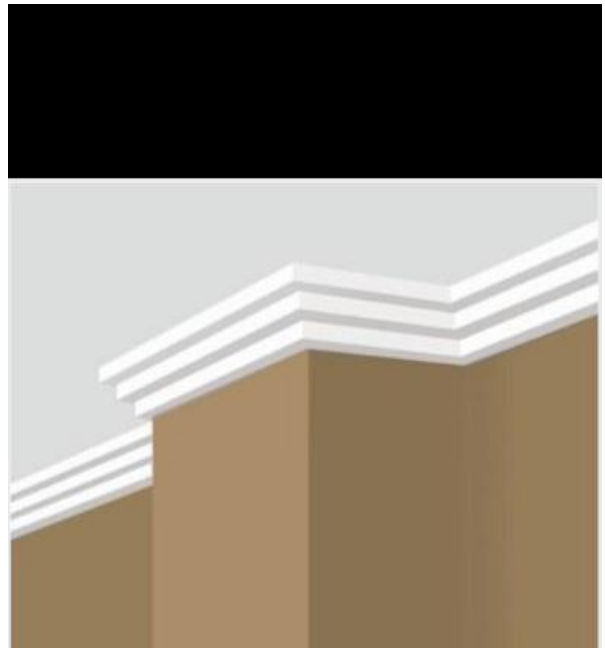

VISIT OUR SHOWROOM TO VIEW A WIDE RANGE OF CORNICES AND ASSOCIATED PRODUCTS.