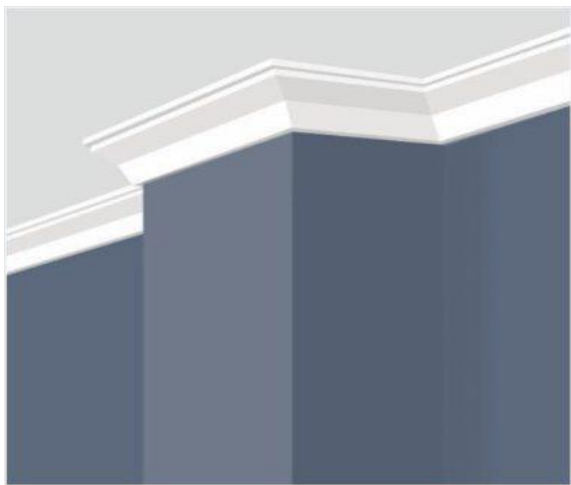

Choosing your cornice and Accessories

Even the smallest details can make a difference to the aesthetic harmony of a room. Interface cornices are the perfect finishing touch to help you create the style you are looking for, especially when balanced with other interior design features.

At Interface our cornices vary in profile and in depth. Smaller cornices can improve the perception of height and space in rooms with lower ceilings.

The Inspirations Range and more...

Upgrading to a Gyprock™ cornice and other equally beautiful cornices from Interface will give your home a new dimension of style and detail. Whether minimal, traditional or modern in style, each has a unique and distinctive look that can add quality and value to your home.